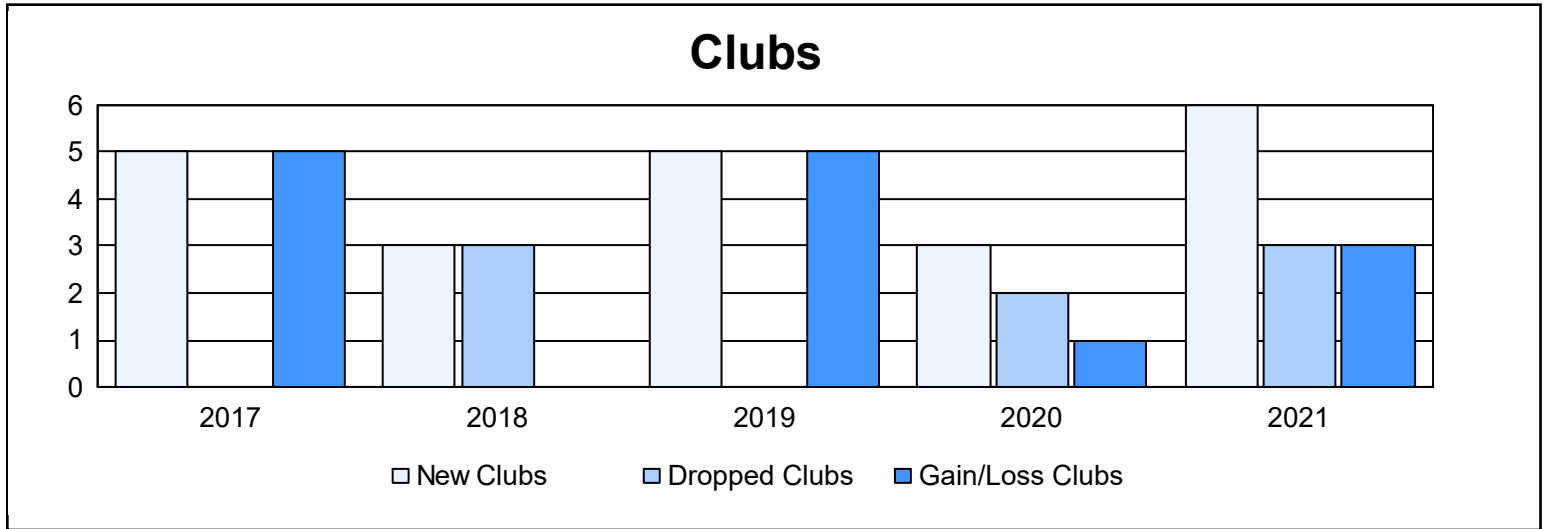

Year	New Clubs	Dropped Clubs	Gain/ Loss Clubs	New Members	Charter Members	Reinstate Members	Transfer Members	Total Member Added	Total Members Dropped	Gain/ Loss Members
2016-2017	5	0	5	133	127	15	2	277	123	154
2017-2018	3	3	0	133	87	8	2	230	183	47
2018-2019	5	0	5	70	104	4	0	178	110	68
2019-2020	3	2	1	86	69	11	1	167	223	-56
2020-2021	6	3	3	246	149	2	2	399	251	148
<b>Average</b>	<b>4</b>	<b>2</b>	<b>3</b>	<b>134</b>	<b>107</b>	<b>8</b>	<b>1</b>	<b>250</b>	<b>178</b>	<b>72</b>

### Membership Composition June 2021 Cumulative