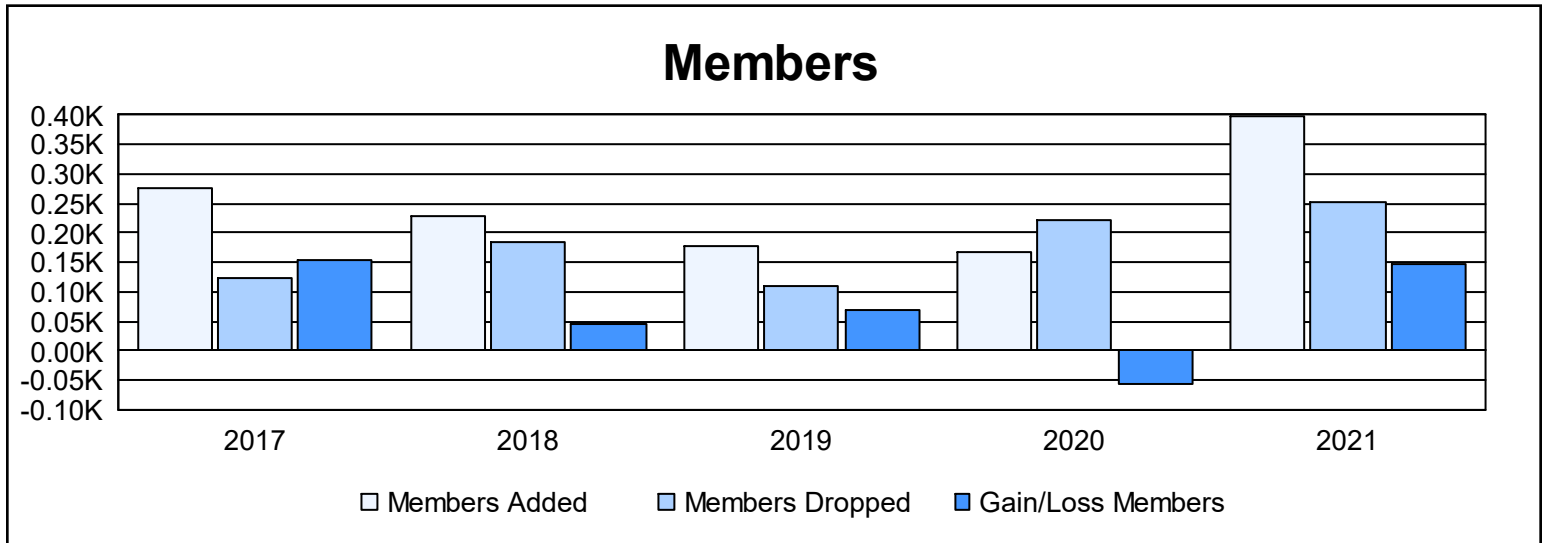

Year	New Clubs	Dropped Clubs	Gain/ Loss Clubs	New Members	Charter Members	Reinstate Members	Transfer Members	Total Member Added	Total Members Dropped	Gain/ Loss Members
2016-2017	5	0	5	133	127	15	2	277	123	154
2017-2018	3	3	0	133	87	8	2	230	183	47
2018-2019	5	0	5	70	104	4	0	178	110	68
2019-2020	3	2	1	86	69	11	1	167	223	-56
2020-2021	6	3	3	246	149	2	2	399	251	148
<b>Average</b>	<b>4</b>	<b>2</b>	<b>3</b>	<b>134</b>	<b>107</b>	<b>8</b>	<b>1</b>	<b>250</b>	<b>178</b>	<b>72</b>

### Membership Composition June 2021 Cumulative